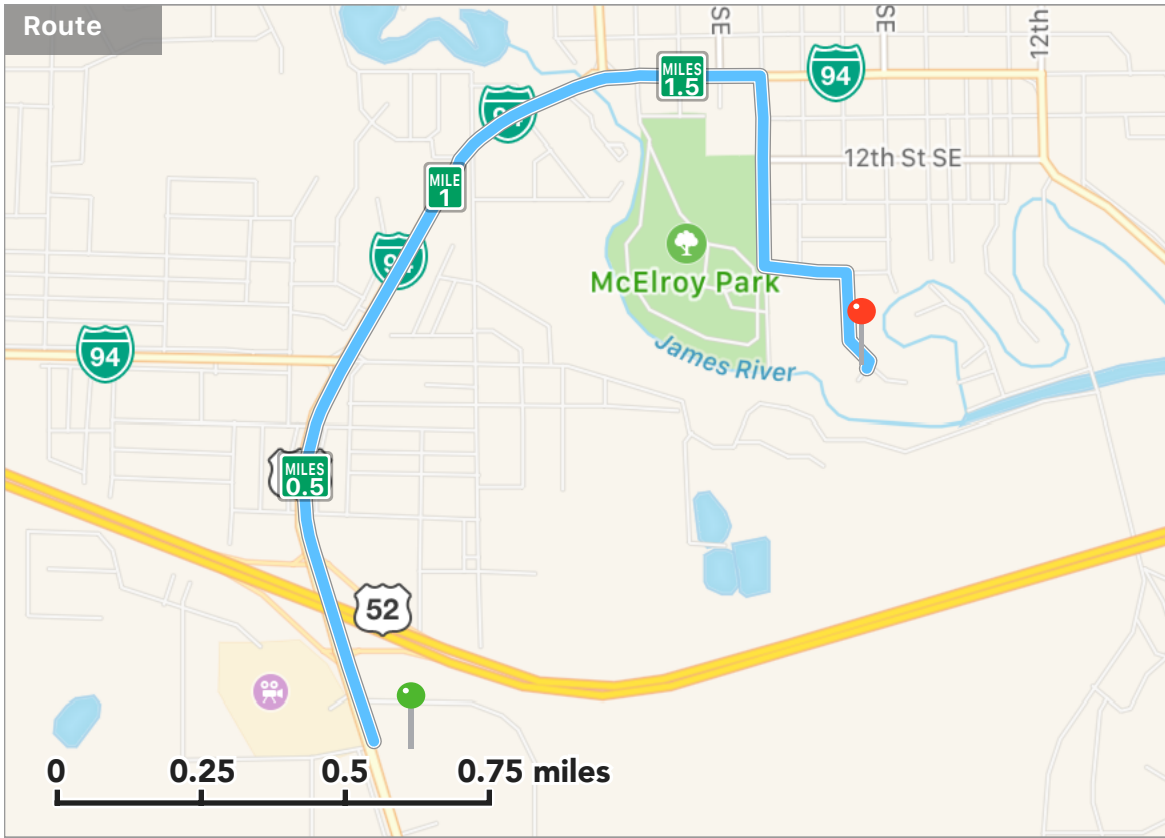

 **Quality Inn & Suites to Home**

2.4 miles, 8 min

 **Quality Inn & Suites to Home**

2.4 miles, 8 min

Start
Quality Inn & Suites

MILES
0

1.4 miles
Continue onto 10th St SE

MILES
1.44

0.3 miles
Turn right onto 5th Ave SE

MILES
1.71

0.3 miles
Turn left onto 15th St SE

MILES
2.05

800 feet
Turn right onto 7th Ave SE

MILES
2.19

900 feet
Turn right onto Elmwood Pl

MILES
2.36

70 feet
The destination is on your right